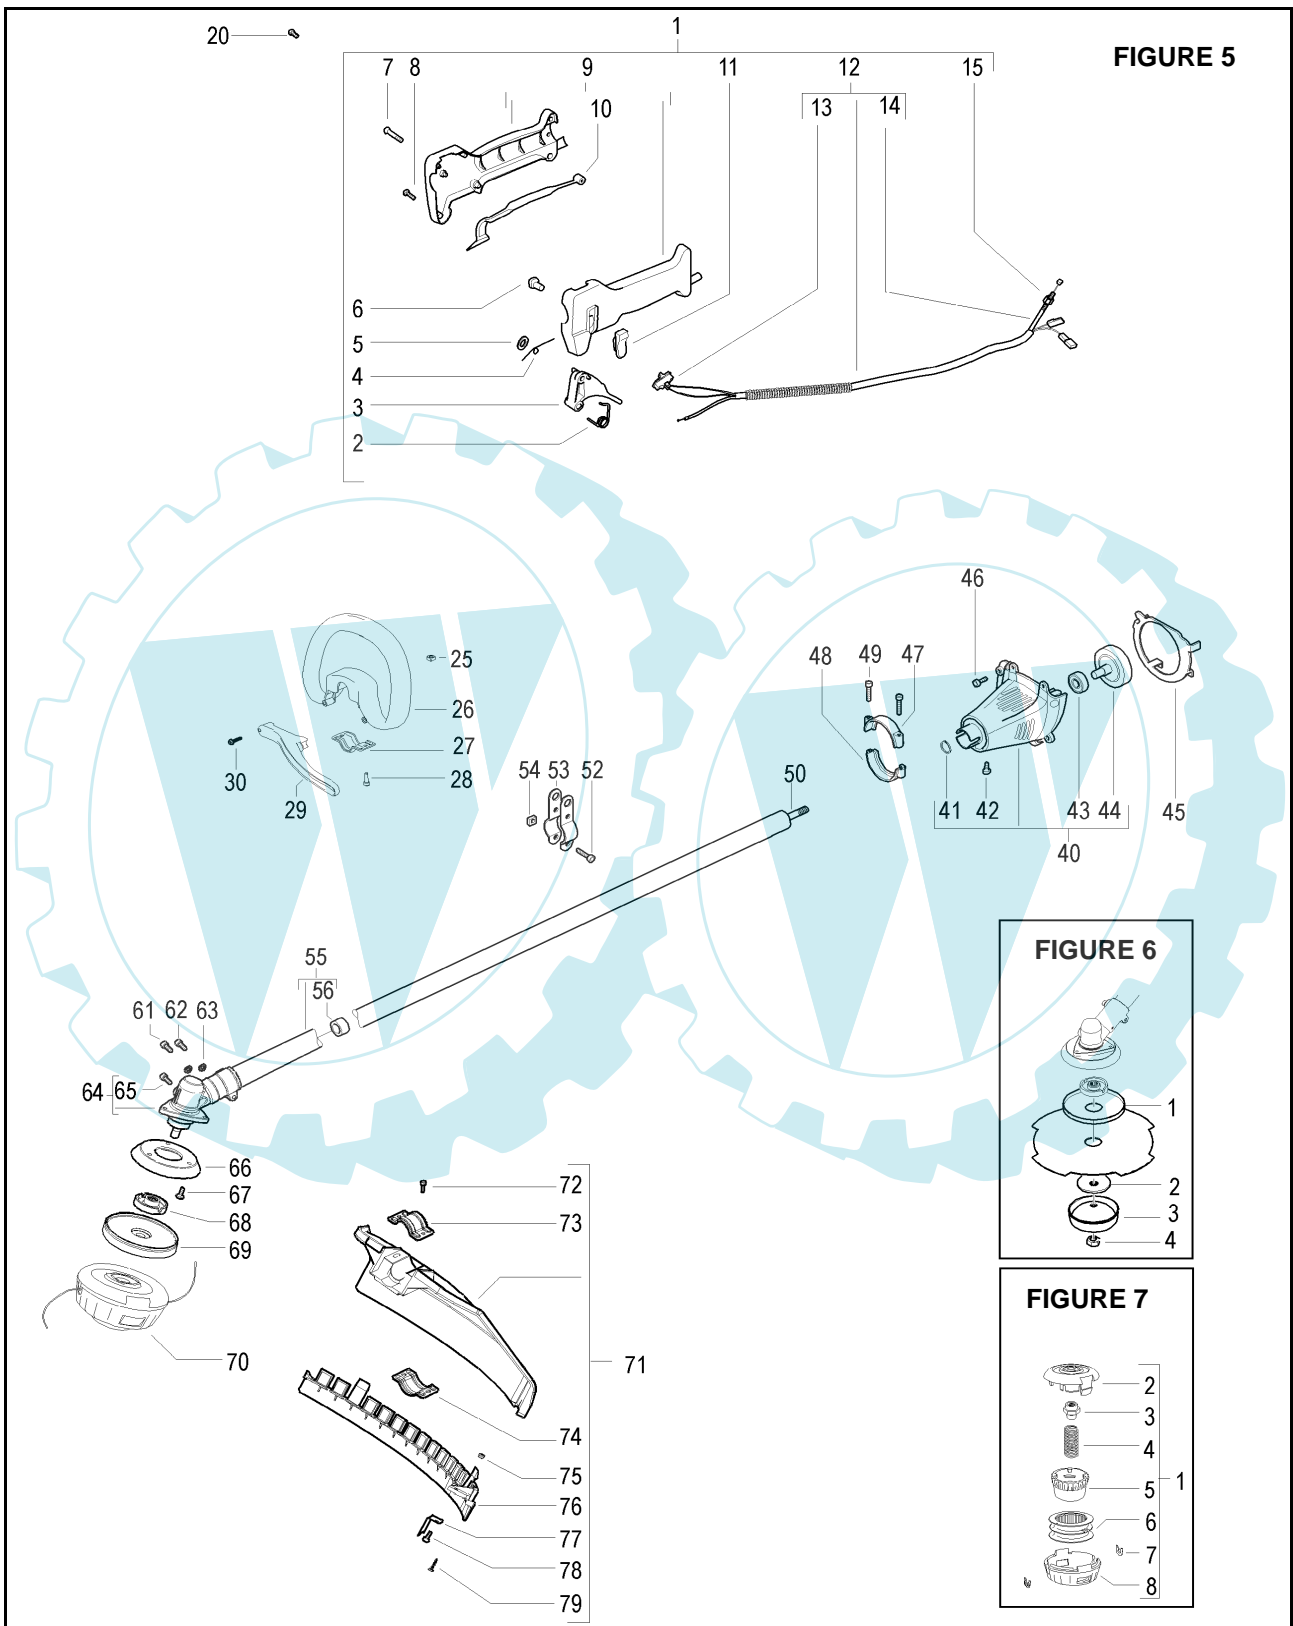

Item	P/N McC	P/N ELX	Qty	DESCRIPTION
FIGURE 5				
1	243564	538243564	1	trigger box assy
2	• 240091	538240091	1	throttle trigger spring
3	• 241296	538241296	1	throttle trigger
4	• 229973	538229973	1	throttle advance spring
5	• 227065	538227065	1	benzig
6	• 229823	538229823	1	throttle advance pin
7	• 240833	538240833	4	screw 3x20, self threading
8	• 240618	538240618	2	screw 3x16, self threading
9	• 246955	538246955	1	handle kit
10	•• 229819	538229819	1	safety lever
11	• 229824	538229824	1	throttle advance slide
12	• 243567	538243567	1	wires assy
13	•• 236394	538236394	1	switch
14	•• 243570	538243570	1	throttle cable
15	• 235912	538235912	1	nut M6
20	236981	538236981	2	screw 3,5x9,5 self threading
25	229524	538229524	2	nut M5
26	243540	538243540	1	loop handle
27	242629	538242629	1	lower clamp
28	235802	538235802	2	screw M5x14
29	243541	538243541	1	safety pole barrier
30	503217520	503217520	2	screw 5x20, self threading
40	242233	538242233	1	mount ass'y
41	• 236378	538236378	1	snap ring
42	• 235802	538235802	1	screw M5x14
43	• 235918	538235918	1	ball bearing
44	• 227284	538227284	1	clutch drum
45	242398	538242398	1	diaphragm
46	235806	538235806	4	screw M5x20
47	225472	538225472	1	upper clamp
48	225473	538225473	1	lower clamp
49	235804	538235804	2	screw M5x30
50	228109	538228109	1	drive shaft
52	235911	538235911	2	screw M6x12
53	228152	538228152	2	half hook, d.25
54	236642	538236642	2	nut M6
55	242442	538242442	1	shaft
56	• 228192	538228192	5	bushing
61	235802	538235802	1	screw M5x14
62	235803	538235803	1	screw M5x25
63	236529	538236529	2	split washer
64	242728	538242728	1	gear box
65	• 240151	538240151	1	screw M8x10