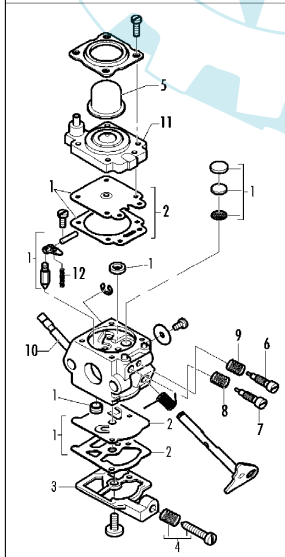

FIGURE 3

Item	P/N McC	P/N ELX	Qty	DESCRIPTION
FIGURE 1				
1	FIGURE 3			
2	247936	538247936	1	crankcase kit (starter)
3	• 235900	538235900	1	ball bearing 6002(15/32/9)
4	• 235899	538235899	1	seeger
C 5	• 228872	538228872	1	seal 13-32-5 (S7)
6	247935	538247935	1	crankcase kit (Flywheel)
7	• 235899	538235899	1	seeger ring
8	• 235900	538235900	1	ball bearing 6002(15/32/9)
C 9	• 228872	538228872	1	seal 13-32-5 (S7)
B 13	247937	538247937	1	clutch assy
14	• 241269	538241269	2	pin
C 15	• 241270	538241270	1	clutch spring
16	• 236956	538236956	2	washer
17	241240	538241240	1	flywheel
18	235806	538235806	2	screw M5x20
C 19	241298	538241298	1	ignition coil
20	235808	538235808	2	screw M5x50
21	235804	538235804	2	screw M5x30
C 22	241541	538241541	1	tank mix assy
B 23	• 229809	538229809	1	hose fuel mm245
B 24	• 229743	538229743	1	hose fuel 150mm
C 25	• 235675	538235675	1	fuel tank grommet
A 26	240452	538240452	1	pick up fuel
B 27	236563	538236563	1	fuel cap ass'y
A 28	• 236564	538236564	1	cap gasket
29	242711	538242711	1	air filter cover
B 30	241523	538241523	1	air filter
31	235642	538235642	2	nut M5
32	235248	538235248	2	washer
33	237452	538237452	1	air filter box
A 34	227417	538227417	1	gasket
C 35	FIGURE 5			
36	227255	538227255	1	choke knob
A 37	227692	538227692	1	gasket
38	235248	538235248	2	washer
39	235803	538235803	2	screw M5x25
40	241266	538241266	1	crankshaft assy
C 41	• 235742	538235742	1	needle bearing Ø 9x14x12
C 42	227631	538227631	1	key
43	242800	538242800	1	starter pawl ass'y
44	235218	538235218	1	nut M8
C 45	242808	538242808	1	starter assy
B 46	• 249163	538249163	1	pulley/rope
A 47	• 227703	538227703	1	rope
48	• 240884	538240884	1	starter handle
49	• 227467	538227467	1	spring shield
B 50	• 227300	538227300	1	rewind spring
B 51	• 241781	538241781	2	pawl
52	• 241782	538241782	2	spring shield
B 53	• 111088	538111088	2	snap ring
54	241248	538241248	4	fuel tank grommet
55	236527	538236527	4	screw M6x16
C 56	241280	538241280	1	muffler gasket
C 57	241432	538241432	1	muffler assy
58	• 227236	538227236	1	clamp
59	• 227274	538227274	2	screw M5x60
60	227565	538227565	4	screw M5x25
A 61	92879	538092879	1	spark plug RDJ8J
62	242706	538242706	1	engine cover
63	241416	538241416	2	engine cover gasket