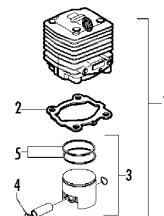

FIGURE 3

Item	P/N McC	P/N ELX	Qty	DESCRIPTION
FIGURE 1				
1	FIGURE 3			
2	247936	538247936	1	crankcase kit (starter)
3	• 235900	538235900	1	ball bearing 6002(15/32/9)
4	• 235899	538235899	1	seeger
C 5	• 228872	538228872	1	seal 13-32-5 (S7)
6	247935	538247935	1	crankcase kit (Flywheel)
7	• 235899	538235899	1	seeger ring
8	• 235900	538235900	1	ball bearing 6002(15/32/9)
C 9	• 228872	538228872	1	seal 13-32-5 (S7)
B 13	247937	538247937	1	clutch assy
14	• 241269	538241269	2	pin
C 15	• 241270	538241270	1	clutch spring
16	• 236956	538236956	2	washer
17	241240	538241240	1	flywheel
18	235806	538235806	2	screw M5x20
C 19	241298	538241298	1	ignition coil
20	235808	538235808	2	screw M5x50
21	235804	538235804	2	screw M5x30
C 22	241541	538241541	1	tank mix assy
B 23	• 229809	538229809	1	hose fuel mm245
B 24	• 229743	538229743	1	hose fuel 150mm
C 25	• 235675	538235675	1	fuel tank grommet
A 26	240452	538240452	1	pick up fuel
B 27	236563	538236563	1	fuel cap ass'y
A 28	• 236564	538236564	1	cap gasket
29	242711	538242711	1	air filter cover
B 30	241523	538241523	1	air filter
31	235642	538235642	2	nut M5
32	235248	538235248	2	washer
33	237452	538237452	1	air filter box
A 34	227417	538227417	1	gasket
C 35	FIGURE 5			
36	227255	538227255	1	choke knob
A 37	227692	538227692	1	gasket
38	235248	538235248	2	washer
39	235803	538235803	2	screw M5x25
40	241266	538241266	1	crankshaft assy
C 41	• 235742	538235742	1	needle bearing Ø 9x14x12
C 42	227631	538227631	1	key
43	242800	538242800	1	starter pawl ass'y
44	235218	538235218	1	nut M8
C 45	242808	538242808	1	starter assy
B 46	• 249163	538249163	1	pulley/rope
A 47	• 227703	538227703	1	rope
48	• 240884	538240884	1	starter handle
49	• 227467	538227467	1	spring shield
B 50	• 227300	538227300	1	rewind spring
B 51	• 241781	538241781	2	pawl
52	• 241782	538241782	2	spring shield
B 53	• 111088	538111088	2	snap ring
54	241248	538241248	4	fuel tank grommet
55	236527	538236527	4	screw M6x16
C 56	241280	538241280	1	muffler gasket
C 57	241432	538241432	1	muffler assy
58	• 227236	538227236	1	clamp
59	• 227274	538227274	2	screw M5x60
60	227565	538227565	4	screw M5x25
A 61	92879	538092879	1	spark plug RDJ8J
62	242706	538242706	1	engine cover
63	241416	538241416	2	engine cover gasket