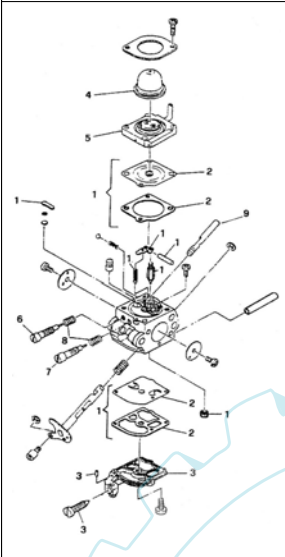

FIGURE 6 ZAMA C1Q M31

FIGURE 1